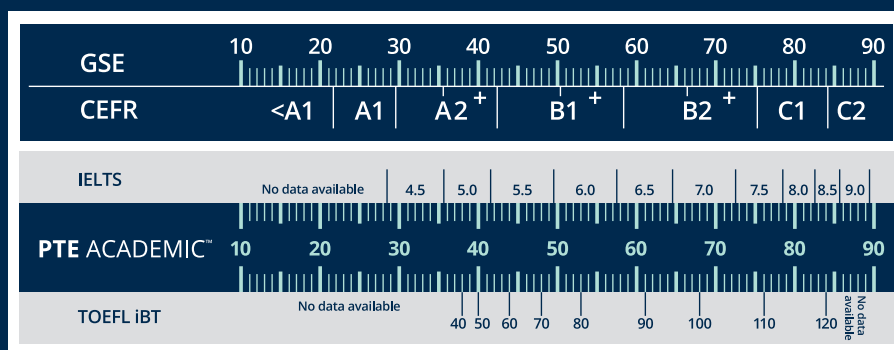

The student will receive an email notifying them once their scores are available and will be able to access their scores online.

How can I share this information with my students / colleagues?

Contact us at pteamarketing@pearson.com and we can provide you with flyers, posters and digital assets to help you inform your prospective students, current students and international offices.

Which test?

Visa	CEFR Level	Test
Start-up visa	B2	PTE Academic UKVI
Innovator visa	B2	PTE Academic UKVI
Representative of an Overseas Business	A1	PTE Home A1*
Tier 2 General visa – in most cases	B1	PTE Academic UKVI
Tier 2 Sportsperson visa	A1	PTE Home A1*
Tier 2 Minister of Religion visa	B2	PTE Academic UKVI
Tier 4 General Student visa Below degree level i.e. pre-sessional courses	B1	PTE Academic UKVI
Tier 4 General Student visa – degree level and above	B2 (Some universities will require a higher level)	PTE Academic PTE Academic UKVI* (dependent on institution visa approval status)
Family route Spouse/partner Fiance, fiancée or proposed civil partner Parent of a dependant	A1	PTE Home A1*
Family route (extension) Spouse/partner Parent of a dependant	A2	PTE Home A2*
Settlement (indefinite leave to remain) or citizenship	B1	PTE Home B1*

* There is no difference in terms of test content between **PTE Academic** and **PTE Academic UKVI**. Book **PTE Academic UKVI** if a unique UKVI number is needed for the visa application.

Concordance table

Visit pearsonpte.com for more information and to book a test